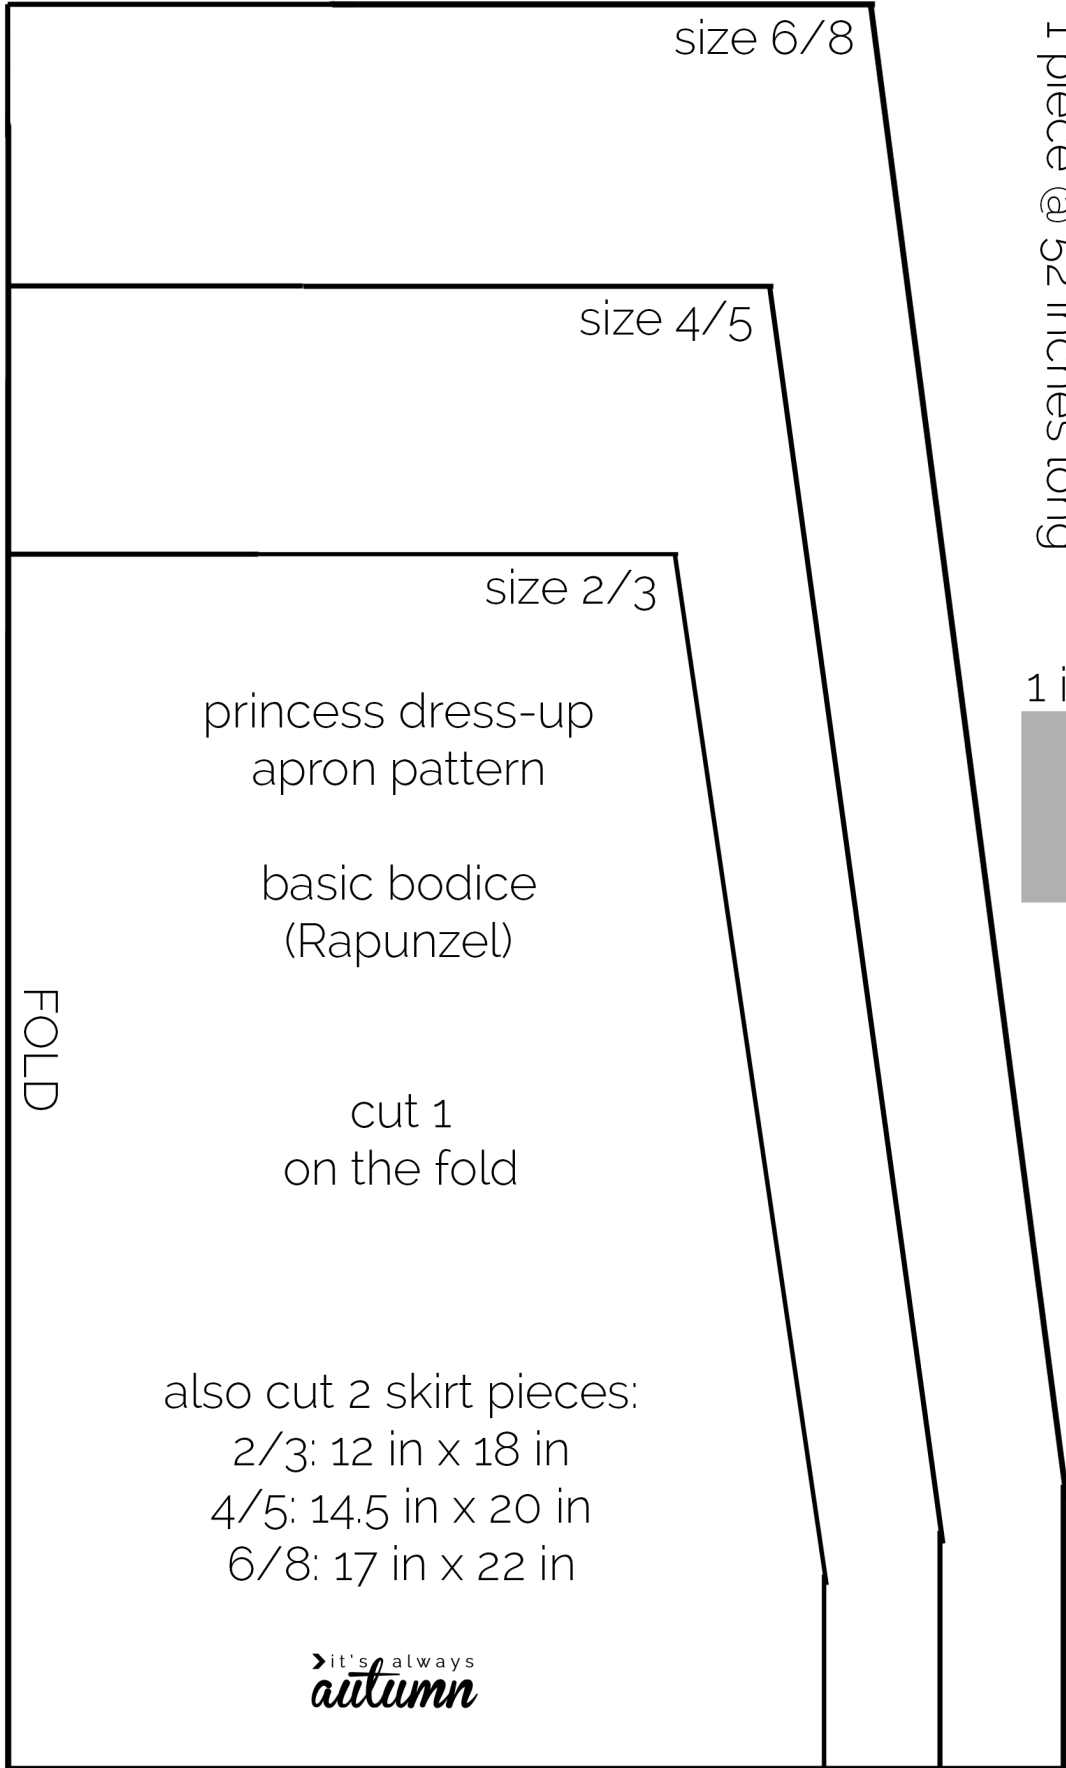

1 in x 1 in

also cut ribbon:
2 pieces @ 18 inches long
1 piece @ 52 inches long